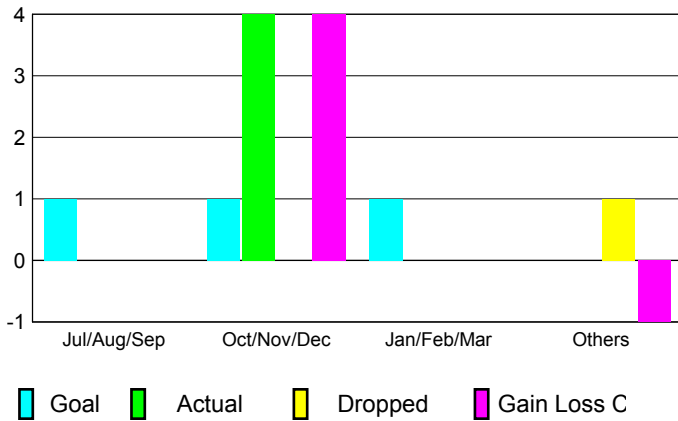

GMT: **Junichi Takata**

Location: **JAPAN**

GMT CA: **5**

CLUBS

Month	New Club Goal	Actual New Clubs	Actual Dropped Clubs	Gain/Loss of Clubs
2012-2013				
Jul/Aug/Sep	1	0	0	0
Oct/Nov/Dec	1	4	0	4
Jan/Feb/Mar	1	0	0	0
Apr/May/June	0	0	1	-1
Totals	3	4	1	3

Club Results 2012-2013
Goal, New, Dropped, Gain/Loss

YTD Status Quo Clubs 2012-2013

Status Quo Clubs Compared to Status Quo Members

Club Gain/Loss 2012-2013

MEMBERSHIP

Month	Net Memb Goal	Actual New Memb	Actual Dropped Memb	Gain/Loss of Memb
2012-2013				
Jul/Aug/Sep	60	106	58	48
Oct/Nov/Dec	70	112	65	47
Jan/Feb/Mar	-30	67	59	8
Apr/May/June	0	57	144	-87
Totals	100	342	326	16