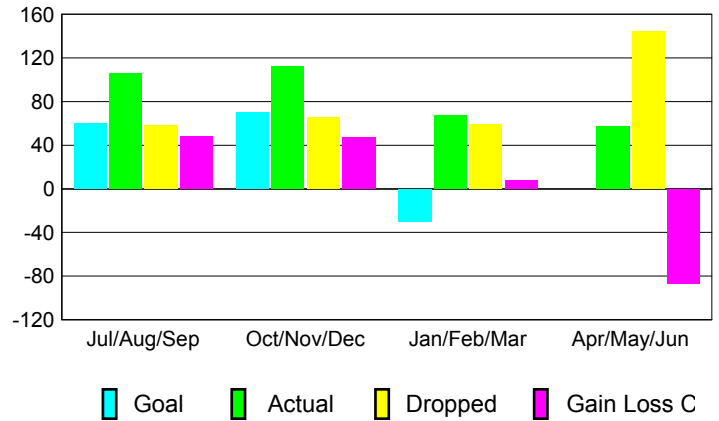

GMT: **Junichi Takata**

Location: **JAPAN**

GMT CA: **5**

CLUBS

Month	New Club Goal	Actual New Clubs	Actual Dropped Clubs	Gain/Loss of Clubs
2012-2013				
Jul/Aug/Sep	1	0	0	0
Oct/Nov/Dec	1	4	0	4
Jan/Feb/Mar	1	0	0	0
Apr/May/June	0	0	1	-1
Totals	3	4	1	3

Club Results 2012-2013
Goal, New, Dropped, Gain/Loss

YTD Status Quo Clubs 2012-2013

Status Quo Clubs Compared to Status Quo Members

Club Gain/Loss 2012-2013

MEMBERSHIP

Month	Net Memb Goal	Actual New Memb	Actual Dropped Memb	Gain/Loss of Memb
2012-2013				
Jul/Aug/Sep	60	106	58	48
Oct/Nov/Dec	70	112	65	47
Jan/Feb/Mar	-30	67	59	8
Apr/May/June	0	57	144	-87
Totals	100	342	326	16

Membership Results 2012-2013
Goal, New, Dropped, Gain/Loss

Gender Comparison 2012-2013

Membership Gain/Loss 2012-2013