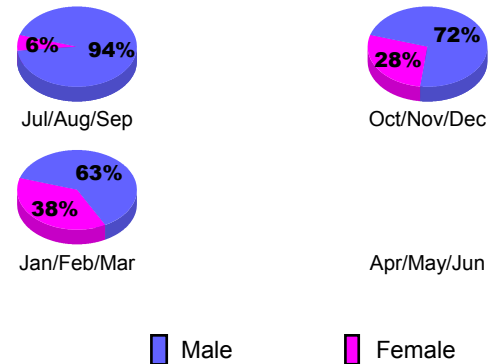

Club Results 2012-2013
Goal, New, Dropped, Gain/Loss

YTD Status Quo Clubs 2012-2013

Status Quo Clubs Compared to Status Quo Members

Club Gain/Loss 2012-2013

MEMBERSHIP

Month	Net Memb Goal	Actual New Memb	Actual Dropped Memb	Gain/Loss of Memb
2012-2013				
Jul/Aug/Sep	60	106	58	48
Oct/Nov/Dec	70	112	65	47
Jan/Feb/Mar	-30	67	59	8
Apr/May/June	0	57	144	-87
Totals	100	342	326	16

Membership Results 2012-2013
Goal, New, Dropped, Gain/Loss

Gender Comparison 2012-2013

Membership Gain/Loss 2012-2013